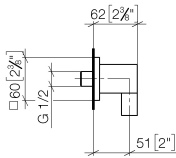

Wall elbow - Chrome

IMO

28 450 980

- 3/8" shower outlet
- rosette 60 x 60 mm
- 1/2" connection

Intrinsic protection against back flow.

Fits: IMO, MEM, CL.1, CYO

	Chrome	28 450 980-00
	Brushed Platinum	28 450 980-06
	Platinum	28 450 980-08
	Durabress (23kt Gold)	28 450 980-09
	Dark Chrome	28 450 980-19
	Brushed Light Gold	28 450 980-27
	Brushed Durabress (23kt Gold)	28 450 980-28
	Matte Black	28 450 980-33
	Brushed Champagne (22kt Gold)	28 450 980-46
	Champagne (22kt Gold)	28 450 980-47
	Brushed Chrome	28 450 980-93
	Brushed Dark Platinum	28 450 980-99

Recommended miscellaneous

- Concealed wall elbow -** 35 085 970 90
- max. recess depth 163 mm
  - min. recess depth 90 mm

28 450 980

mm [inches]

### Flow rate chart

### Spare parts list

No.	Item Number	Name	Quantity used	Delivery time
1	09 16 01 014 90	ring	1	2
2	90 23 01 141 00 90	back-flow preventer	1	2
3	09 24 03 116 20 90	nipple	1	2
4	09 14 10 008 90	seal	1	2
5	09 14 10 142 90	seal	1	2
6	09 30 30 054 90	screw	1	2
7	09 31 11 026 90	pin	1	2
8	09 27 82 006-00	rosette	1	10
9	09 11 03 046-00	connection	1	10
10	09 31 11 005 90	pin	1	2
11	90 14 10 077 00 90	seal	1	2
12	09 24 03 107 20 90	nipple	1	2
13	90 21 02 069 00-00	cover	1	10